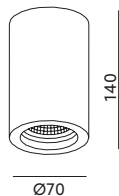

- oprawa nasufitowa - nieruchoma,
- materiał: gips i metal,
- kolor: biały, może być malowany farbami ściennymi,
- oprawa jest przystosowana do żarówek w klasach energetycznych A++ - E.

- ceiling fixture - fixed,
- made of gypsum and metal,
- color: white, can be painted with mural paints,
- fixture is adjusted to A++ - E energy class lamps.

MODEL	INDEKS	WAGA NETTO [kg]	PAKOWANIE [szt.]	KOD EAN
MODEL	INDEX	NET WEIGHT [kg]	PACKING [pcs.]	BARCODE
ARTE	KRAR	0,54	12	5900605099506

230V~

50Hz

MAX
35W

CE