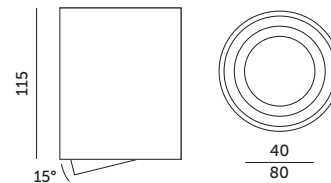

- ceiling lighting point fixture – movable,
- made of aluminum,
- GU10 lamps are used as a light source,
- holder included,
- light source excluded.

MODEL	INDEKS	KOLOR	WAGA NETTO [kg]	PAKOWANIE [szt.]	KOD EAN
MODEL	INDEX	COLOR	NET WEIGHT [kg]	PACKING [pcs.]	BARCODE
OH36L	KPOH36LCZ	CZARNY BLACK	0,28	20	5900605098714