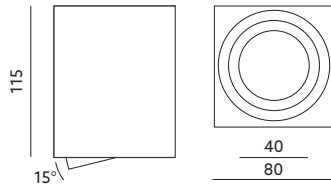

OPRAWY DO NABUDOWANIA / BUILD-ON FIXTURES

OH37 L

CHROM / CHROME