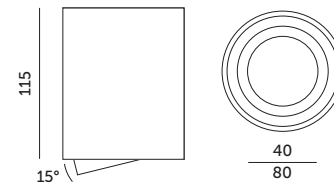

- ceiling spotlight – adjustable,
- made of aluminium,
- uses GU10 bulb as the light source,
- ceramic socket included,
- light source not included.

MODEL	INDEKS	KOLOR	WAGA NETTO [kg]	PAKOWANIE [szt.]	KOD EAN
MODEL	INDEX	COLOR	NET WEIGHT [kg]	PACKING [pcs]	BARCODE
OH36L	KPOH36LCZ	CZARNY BLACK	0,28	20	5900605098714
OH36L	KPOH36LBI	BIAŁY WHITE	0,28	20	5900605098684