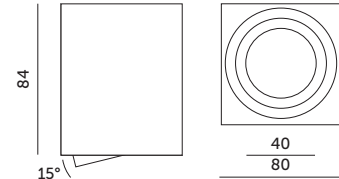

- ceiling lighting point fixture – movable,
- made of aluminum,
- GU10 lamps are used as a light source,
- holder included,
- light source excluded.

MODEL	INDEKS	KOLOR	WAGA NETTO [kg]	PAKOWANIE [szt.]	KOD EAN
MODEL	INDEX	COLOR	NET WEIGHT [kg]	PACKING [pcs.]	BARCODE
OH37	KPOH37CZ	CZARNY BLACK	0,54	20	5900605097694