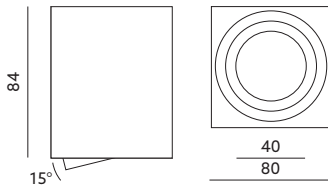

OPRAWY DO NABUDOWANIA / BUILD-ON FIXTURES

OH37

CHROM / CHROME