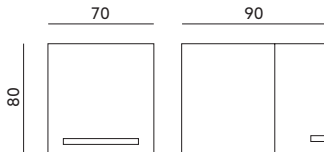

LAMPY OGRODOWE / GARDEN LIGHTS

QUAZAR 8

SZARY / GREY

- kinkiet ścienny jednostronny,
- materiał: aluminium i szkło.

- one-sided wall lamp,
- made of aluminium and glass.

MODEL	INDEKS	KOLOR	WAGA NETTO [kg]	PAKOWANIE [szt.]	KOD EAN
MODEL	INDEX	COLOR	NET WEIGHT [kg]	PACKING [pcs.]	BARCODE
QUAZAR 8	KTLOQZ8SZ	SZARY GREY	0,31	24	5900605097397