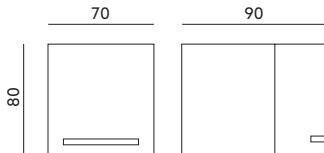

LAMPY OGRODOWE / GARDEN LIGHTS

QUAZAR 8

CZARNY / BLACK

- kinkiet ścienny jednostronny,
- materiał: aluminium i szkło.

- one-sided wall lamp,
- made of aluminium and glass.

| MODEL | INDEKS | KOLOR | WAGA NETTO [kg] | PAKOWANIE [szt.] | KOD EAN |
|----------|-----------|-----------------|-----------------|------------------|---------------|
| MODEL | INDEX | COLOR | NET WEIGHT [kg] | PACKING [pcs.] | BARCODE |
| QUAZAR 8 | KTLOQZ8CZ | CZARNY BLACK | 0,31 | 24 | 5900605097380 |