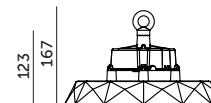

PROFESSIONAL LINE

OPRAWY LED / LED FIXTURES

LED ANICA 150W

- ledowa oprawa przemysłowa o wydajności 180 lm/W,
- obudowa wykonana z aluminium, przestona z poliwęglanu PC,
- oprawa zawiera źródła światła o klasie energetycznej B,
- możliwość wymiany źródła światła LED jedynie przez wykwalifikowany personel.

- LED industrial fixture with an efficacy of 180 lm/W,
- housing made of aluminum, cover made of polycarbonate (PC),
- fixture contains light sources with energy efficiency class B,
- LED light source can only be replaced by qualified personnel.

MODEL	INDEKS	POBÓR MOCY [W]	KĄT ROZSYŁU ŚWIATŁA [°]	BARWA ŚWIATŁA	STRUMIEŃ ŚWIETLNY [lm]	WAGA NETTO [kg]	PAKOWANIE [szt.]	KOD EAN
MODEL	INDEX	POWER [W]	BEAM ANGLE [°]	LIGHT COLOR	LUMINOUS FLUX [lm]	NET WEIGHT [kg]	PACKING [pcs]	BARCODE
LED ANICA 150W 90°	KFAA15904	150	90	NEUTRALNA BIAŁA NEUTRAL WHITE	27000	2,90	1	5902201386240
LED ANICA 150W 120°	KFAA15124	150	120	NEUTRALNA BIAŁA NEUTRAL WHITE	27000	2,90	1	5902201386257