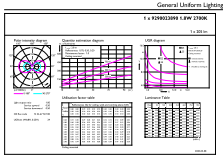

CorePro LEDcapsule LV

Dane fotometryczne

General uniform lighting - CorePro LEDcapsuleLV 1.8-20W G4 827