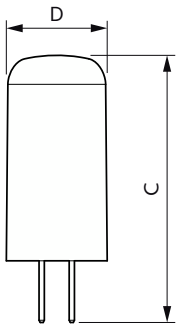

Rysunki techniczne

Product	D	C
CorePro LEDcapsuleLV 1.8-20W G4 827	13 mm	35 mm

Dane fotometryczne

Spectral Power Distribution Colour - CorePro LEDcapsuleLV 1.8-20W G4 827

Light Distribution Diagram - CorePro LEDcapsuleLV 1.8-20W G4 827