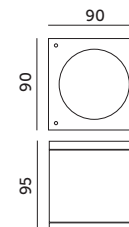

QUERK 1

CZARNY / BLACK

- sufitowa oprawa – nieruchoma,
- oprawa o podwyższonej odporności na wnikanie pyłu i wilgoci IP54,
- wykonana z aluminium i szkła.
- oprawa nie zawiera źródła światła w zestawie.

- ceiling fixtures – fixed,
- fixture with higher resistance to dust and moisture: IP54,
- made of aluminum and glass,
- light source not included.

MODEL	INDEKS	KOLOR	WAGA NETTO [kg]	PAKOWANIE [szt.]	KOD EAN
MODEL	INDEX	COLOR	NET WEIGHT [kg]	PACKING [pcs]	BARCODE
QUERK 1	KTLGK01CZ	CZARNY BLACK	0,29	30	5902201373707

230V~

50Hz

IK

06

54

MAX

35W

GU10

-40°C

↑↓

60°C