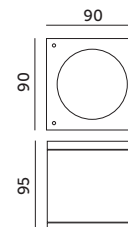

ECONOMIC BRAND

LAMPY OGRODOWE / GARDEN LIGHTS

QUERK 1

CZARNY / BLACK

LED2B

- sufitowa oprawa – nieruchoma,
- oprawa o podwyższonej odporności na wnikanie pyłu i wilgoci IP54,
- materiał: aluminium i szkło.
- oprawa nie zawiera źródła światła w zestawie.

- ceiling fixtures – fixed,
- fixture with higher resistance to dust and moisture: IP54,
- made of aluminum and glass,
- light source excluded.

MODEL	INDEKS	KOLOR	WAGA NETTO [kg]	PAKOWANIE [szt.]	KOD EAN
MODEL	INDEX	COLOR	NET WEIGHT [kg]	PACKING [pcs.]	BARCODE
QUERK 1	KTLGK01CZ	CZARNY BLACK	0,29	30	5902201373707

230V~

50Hz

IK
06

IP
54

MAX
35W

GU10

-40°C
↑↓
60°C