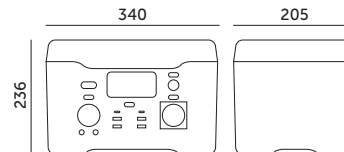

PREMIUM

BANKI ENERGII / POWER STATIONS

POWERBOX 1800W PREMIUM

- stacja zasilająca o mocy max. 1800W,
- zapewnia ładowanie 14 urządzeń jednocześnie,
- czas pracy podłączonego urządzenia można obliczyć orientacyjnie ze wzoru: 1314 Wh x 85% / moc urządzenia = czas działania (w godzinach),
- 4 sposoby ładowania: gniazdo sieciowe (230V), panel słoneczny (max 300W), gniazdo zapalniczki samochodowej 12V/24V, agregat prądowłórczy,
- posiada 13 portów wyjściowych,
- typ i pojemność baterii: litowo-jonowa 3,65V, 360Ah, 1314Wh,
- żywotność: 1000 cykli $\geq$ 80%,
- możliwość ładowania bezprzewodowego – 15W (dla urządzeń z taką funkcją),
- w zestawie: przewód zasilający 230V, przewód do gniazda zapalniczki 12V/24V, przewód MC4.

- power station of max. power 1800W,
- can charge 14 devices at the same time,
- working time of device plugged can be approximately calculated by the formula: 1314 Wh x 85% / device power = working time (in hours),
- 4 charging styles: mains socket (230V), solar panel (max 300W), car cigarette lighting socket 12V/24V, power generator,
- has 13 output ports,
- type and capacity of a battery: li-ion 3,65V, 360Ah, 1314Wh,
- life span: 1000 cycles $\geq$ 80%,
- wireless charging – 15W (for the devices with that function),
- set includes: 230V power cable, 12V/24V power cable for cigarette lighting socket, MC4 cable.

MODEL	INDEKS	MAKSYMALNA MOC [W]	WAGA NETTO [kg]	PAKOWANIE [szt.]	KOD EAN
MODEL	INDEX	MAX POWER [W]	NET WEIGHT [kg]	PACKING [pcs.]	BARCODE
POWERBOX 1800W	KHPB1800W	1800	10,00	1	5902201359411