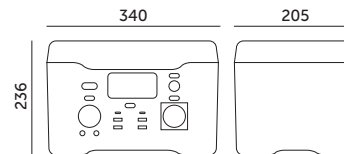

PREMIUM

BANKI ENERGII / POWER STATIONS

POWERBOX 1000W PREMIUM

- stacja zasilająca o mocy max. 1000W,
- zapewnia ładowanie 14 urządzeń jednocześnie,
- czas pracy podłączonego urządzenia można obliczyć orientacyjnie ze wzoru: 1095 Wh x 85% / moc urządzenia = czas działania (w godzinach),
- 4 sposoby ładowania: gniazdo sieciowe (230V), panel słoneczny (max 300W), gniazdo zapalniczki samochodowej 12V/24V, agregat prądowłórczy,
- posiada 13 portów wyjściowych,
- typ i pojemność baterii: litowo-jonowa 3,65V, 300Ah, 1095Wh,
- żywotność: 1000 cykli $\geq$ 80%,
- możliwość ładowania bezprzewodowego – 15W (dla urządzeń z taką funkcją),
- w zestawie: przewód zasilający 230V, przewód do gniazda zapalniczki 12V/24V, przewód MC4.

- power station of max. power 1000W,
- can charge 14 devices at the same time,
- working time of device plugged can be approximately calculated by the formula: 1095 Wh x 85% / device power = working time (in hours),
- 4 charging styles: mains socket (230V), solar panel (max 300W), car cigarette lighting socket 12V/24V, power generator,
- has 13 output ports,
- type and capacity of a battery: li-ion 3,65V, 300Ah, 1095Wh,
- life span: 1000 cycles $\geq$ 80%,
- wireless charging – 15W (for the devices with that function),
- set includes: 230V power cable, 12V/24V power cable for cigarette lightning socket, MC4 cable.

MODEL	INDEKS	MAKSYMALNA MOC [W]	WAGA NETTO [kg]	PAKOWANIE [szt.]	KOD EAN
MODEL	INDEX	MAX POWER [W]	NET WEIGHT [kg]	PACKING [pcs.]	BARCODE
POWERBOX 1000W	KHPB1000W	1000	9,20	1	5902201359404

230V~

50Hz

-10°C
↕
40°C