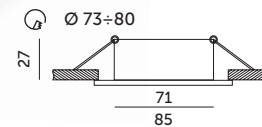

- decorative ring for recessed fittings – adjustable,
- made of aluminum,
- light source not included,
- ceramic socket not included.

MODEL	INDEKS	KOLOR	WAGA NETTO [kg]	PAKOWANIE [szt.]	KOD EAN
MODEL	INDEX	COLOR	NET WEIGHT [kg]	PACKING [pcs]	BARCODE
OH29	KPOH29MCZ	MAT CZARNY MATT BLACK	0,06	100	5902201305463
OH29	KPOH29CZ	CZARNY BLACK	0,06	100	5900605093603
OH29	KPOH29MBI	MAT BIAŁY MATT WHITE	0,06	100	5902201304923
OH29	KPOH29CH	CHROM CHROME	0,06	100	5900605093597