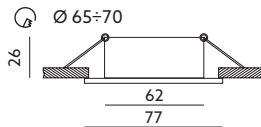

PIERŚCIEŃ OZDOBNY DO OPRAW / DECORATIVE RING FOR FITTINGS

OH22

MAT CZARNY / MATT BLACK

- pierścień ozdobny do opraw - nieruchomy,
- wykonany ze stopu aluminium,
- nie zawiera źródła światła,
- nie zawiera oprawki ceramicznej.

- decorative ring for fittings - fixed,
- made of aluminium alloy,
- light source excluded,
- holder excluded.

MODEL	INDEKS	KOLOR	WAGA NETTO [kg]	PAKOWANIE [szt.]	KOD EAN
MODEL	INDEX	COLOR	NET WEIGHT [kg]	PACKING [pcs.]	BARCODE
OH22	KPOH22MCZ	MAT CZARNY MATT BLACK	0,03	50	5902201304893

MAX
50W

α --- [m]
0,5

12VDC

G5.3

230V~

50Hz

GU10