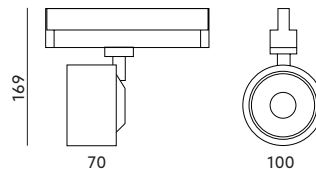

- power: 230V AC (through the adaptor for 3-phase track),
- compatible with Global Trac, Unipro, etc.
- the LED light source can only be replaced by qualified personnel.

MODEL	INDEKS	POBÓR MOCY [W]	TEMPERATURA BARWOWA [K]	KĄT ROZSYŁU ŚWIATŁA	STRUMIEŃ ŚWIETLNY [lm]	WAGA NETTO [kg]	PAKOWANIE [szt.]	KOD EAN
MODEL	INDEX	POWER [W]	COLOR TEMPERATURE [K]	BEAM ANGLE	LUMINOUS FLUX [lm]	NET WEIGHT [kg]	PACKING [pcs.]	BARCODE
LED MOSS 20W	KFMS20CBC	20	3000	60°	1800	0,88	12	5902201304336