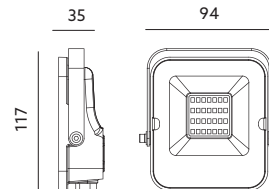

PREMIUM

NAŚWIETLACZE LED / LED FLOODLIGHTS

LED MHNC 10W

PREMIUM

- projektor oświetleniowy z mikrofalowym czujnikiem ruchu o trzech zakresach regulacji: czas działania, natężenie światła i zasięg detekcji,
- regulacja za pomocą pilota,
- czas działania: 10 sek, 30 sek, 1 min, 5 min, 8 min, 10 min,
- natężenie światła: wyłączony lub 1-10 lx, 10-30 lx, 30-70 lx, 70-150 lx,
- zasięg detekcji: max. 10 m oraz do 5 m i do 8 m,
- kąt detekcji: 120 stopni,
- kąt rozsyłu światła: 120 stopni,
- optymalna wysokość do montażu: 1,8 - 2,5 m,
- nie można wymienić lamp w oprawie.

- lighting projector with microwave motion sensor of three ranges of adjustment: working time, light intensity and detection range,
- adjustment by a remote,
- working time: 10 sec, 30 sec, 1 min, 5 min, 8 min, 10 min,
- light intensity: off or 1-10 lx, 10-30 lx, 30-70 lx, 70-150 lx,
- detection range: max. 10 m and up to 5 m and to 8 m,
- detection angle: 120 degrees,
- beam angle: 120 degrees,
- optimal installation height: 1,8 - 2,5 m,
- lamps inside are unchangeable.

MODEL	INDEKS	POBÓR MOCY [W]	BARWA ŚWIATŁA	STRUMIEŃ ŚWIETLNY [lm]	WAGA NETTO [kg]	PAKOWANIE [szt.]	KOD EAN
MODEL	INDEX	POWER [W]	LIGHT COLOR	LUMINOUS FLUX [lm]	NET WEIGHT [kg]	PACKING [pcs.]	BARCODE
LED MHNC 10W NB	KFNLNC10NB2	10	NEUTRALNA BIAŁA NEUTRAL WHITE	900	0,30	30	5902201303674
LED MHNC 10W ZB	KFNLNC10ZB2	10	ZIMNOBIAŁA COOL WHITE	900	0,30	30	5902201303681

230V~

50Hz

IP 65

4000K

6500K

25 000

cosφ

PF≥0,50

Ra ≥80

20 000

-20°C
40°C