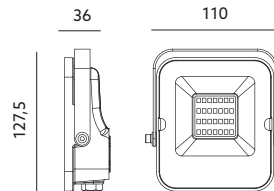

- practical and economical lighting projector,
- cover made of aluminum,
- beam angle: 120 degrees,
- lamps are unchangeable.

MODEL	INDEKS	POBÓR MOCY [W]	BARWA ŚWIATŁA	STRUMIEŃ ŚWIETLNY [lm]	WAGA NETTO [kg]	PAKOWANIE [szt.]	KOD EAN
MODEL	INDEX	POWER [W]	LIGHT COLOR	LUMINOUS FLUX [lm]	NET WEIGHT [kg]	PACKING [pcs.]	BARCODE
LED MHN 30W NB	KFNLN30NB2	30	NEUTRALNA BIAŁA NEUTRAL WHITE	2700	0,41	30	5902201303612
LED MHN 30W ZB	KFNLN30ZB2	30	ZIMNOBIAŁA COOL WHITE	2700	0,41	30	5902201303629