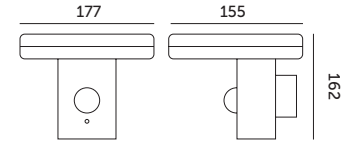

SOLARNE LAMPY OGRODOWE / SOLAR GARDEN LAMPS

LED SOLARIS 3

5,5W

- ledowa lampa solarna z czujnikiem ruchu i natężenia światła,
- zasilana energią słoneczną,
- każdy z 3 trybów pracy jest zaprogramowany tak, aby lampa aktywowała się po zmierzchu i dezaktywowała o świcie,
- możliwość pracy ciągłej,
- kąt / zasięg detekcji: 120 stopni / 6 m,
- kąt rozsyłu światła oprawy: 120 stopni,
- moc instalacji fotowoltaicznej: 1,7Wp,
- łatwy montaż dzięki brakowi okablowania,
- zawiera wymienny akumulator litowo-jonowy 3,7V / 2600mAh,
- nie można wymienić lamp w oprawie.

- led solar fixture with motion sensor and light intensity sensor,
- powered by solar energy,
- each of operation modes is programmed so that the fixture activates after dusk and deactivates during dawn,
- possibility of continuous operation,
- angle / range of detection: 120 degrees / 6 m,
- light's beam angle: 120 degrees,
- photovoltaic power: 1,7Wp,
- easy installation due to no wires,
- includes replaceable li-ion battery 3,7V / 2600mAh,
- lamps inside are unchangeable.

MODEL	INDEKS	POBÓR MOCY [W]	BARWA ŚWIATEŁA	STRUMIEŃ ŚWIETLNY [lm]	WAGA NETTO [kg]	PAKOWANIE [szt.]	KOD EAN
MODEL	INDEX	POWER [W]	LIGHT COLOR	LUMINOUS FLUX [lm]	NET WEIGHT [kg]	PACKING [pcs.]	BARCODE
LED SOLARIS 3 5,5W NB	KTLOS35WNBC	5,5	NEUTRALNA BIAŁA NEUTRAL WHITE	350	0,66	12	5902201301861

IP 44

LED

4000K

10 000

Ra

≥80

10 000