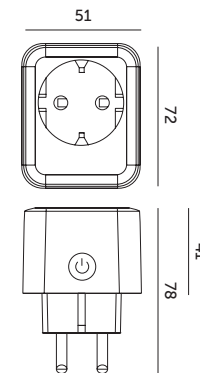

- smart socket, controlled via the TUYA app (available on Android and iOS),
- enables scheduling for turning devices on and off, and creating custom scenarios,
- control from anywhere in the world,
- control multiple sockets simultaneously through grouping,
- WiFi frequency: 2,4 GHz,
- plug type E/F (unischuko), socket type F (schuko),
- max load: 16A / 3680W.

MODEL	INDEKS	KOLOR	WAGA NETTO [kg]	PAKOWANIE [szt.]	KOD EAN
MODEL	INDEX	COLOR	NET WEIGHT [kg]	PACKING [pcs]	BARCODE
SMART SOCKET WIFI	KWSSW	BIAŁY WHITE	0,09	50	5902201300390