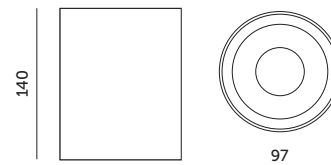

OPRAWY DO NABUDOWANIA / BUILD-ON FIXTURES

KIVI

CZARNY / BLACK

- sufitowa oprawa punktowa – nieruchoma,
- wykonana z aluminium,
- jako źródło światła stosuje się żarówki GU10,
- oprawka do źródła światła w zestawie,
- oprawa nie zawiera źródła światła.

- ceiling lighting point fixture – fixed,
- made of aluminum,
- GU10 lamps are used as a light source,
- holder included,
- light source excluded.

MODEL	INDEKS	KOLOR	WAGA NETTO [kg]	PAKOWANIE [szt.]	KOD EAN
MODEL	INDEX	COLOR	NET WEIGHT [kg]	PACKING [pcs.]	BARCODE
KIVI	KPKIBL	CZARNY BLACK	0,54	20	5902846016502

230V~

50Hz

MAX
35W

0,5