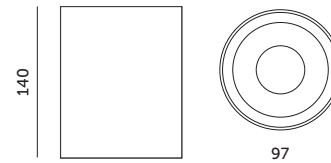

OPRAWY DO NABUDOWANIA / BUILD-ON FIXTURES

KIVI

CZARNO-ZŁOTY / BLACK-GOLD