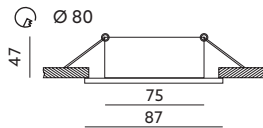

PIERŚCIEŃ OZDOBNY DO OPRAW / DECORATIVE RING FOR FITTINGS

SIENA

CZARNY / BLACK

- pierścień ozdobny do opraw - nieruchomy,
- wykonany z aluminium,
- nie zawiera źródła światła,
- nie zawiera oprawki ceramicznej.

- decorative ring for fittings - fixed,
- made of aluminium,
- light source excluded,
- holder excluded.

MODEL	INDEKS	KOLOR	WAGA NETTO [kg]	PAKOWANIE [szt.]	KOD EAN
MODEL	INDEX	COLOR	NET WEIGHT [kg]	PACKING [pcs.]	BARCODE
SIENA BLACK	KPSABL	CZARNY BLACK	0,09	50	5902846014706

MAX
50W

G5.3

GU10