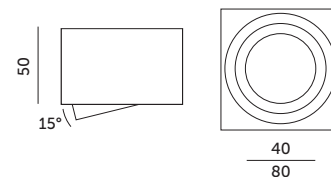

OPRAWY DO NABUDOWANIA / BUILD-ON FIXTURES

OH37 S

BIAŁY / WHITE

Dedykowane źródło światła
Recommended light source

LED INSERT

- sufitowa oprawa punktowa – ruchoma,
- wykonana z aluminium,
- jako źródło światła stosuje się żarówkę LED INSERT,
- oprawa nie zawiera źródła światła.

- ceiling lighting point fixture – movable,
- made of aluminum,
- LED INSERT lamps are used as a light source,
- light source excluded.

MODEL	INDEKS	KOLOR	WAGA NETTO [kg]	PAKOWANIE [szt.]	KOD EAN
MODEL	INDEX	COLOR	NET WEIGHT [kg]	PACKING [pcs.]	BARCODE
OH37 S	KPOH37SBI	BIAŁY WHITE	0,38	20	5902846014393