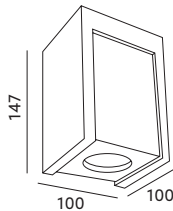

# LINDO MASSO C

- oprawa nasufitowa – nieruchoma,  
- materiał: cement i metal,  
- kolor: szary.

- ceiling fixture – fixed,  
- made of cement and metal,  
- color: GREY.

MODEL	INDEKS	WAGA NETTO [kg]	PAKOWANIE [szt.]	KOD EAN
MODEL	INDEX	NET WEIGHT [kg]	PACKING [pcs.]	BARCODE
LINDO MASSO C	KRLMC	1,52	8	5902846011644