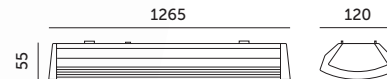

- wall-ceiling fixture for LED T8 tubes with one-sided power,
- housing made of steel sheet, painted white and plastic PS,
- transparent cover, made of PC,
- fixture without a light source.

MODEL	INDEKS	WAGA NETTO [kg]	PAKOWANIE [szt.]	KOD EAN
MODEL	INDEX	NET WEIGHT [kg]	PACKING [pcs.]	BARCODE
DELFIA 2X120	KFDA2120	0,88	10	5902846010289