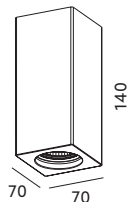

OPRAWY SUFITOWE / CEILING LAMPS

VENICE

- oprawa nasufitowa - nieruchoma,
- materiał: gips i metal,
- kolor: biały, może być malowany farbami ściennymi,
- oprawa jest przystosowana do żarówek w klasach energetycznych A++ - E.

- ceiling fixture - fixed,
- made of gypsum and metal,
- color: white, can be painted with mural paints,
- fixture is adjusted to A++ - E energy class lamps.

MODEL	INDEKS	WAGA NETTO [kg]	PAKOWANIE [szt.]	KOD EAN
MODEL	INDEX	NET WEIGHT [kg]	PACKING [pcs.]	BARCODE
VENICE	KRVN	0,79	12	5900605099483