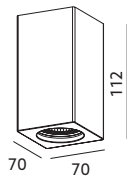

- ceiling fixture - fixed,
- made of gypsum and metal,
- color: white, can be painted with mural paints.

MODEL	INDEKS	WAGA NETTO [kg]	PAKOWANIE [szt.]	KOD EAN
MODEL	INDEX	NET WEIGHT [kg]	PACKING [pcs.]	BARCODE
STOA	KRST	0,66	18	5900605098998

230V~

50Hz

MAX
35W

OPRAWY SUFITOWE / CEILING LAMPS

GEMMA

- oprawa nasufitowa – nieruchoma,
- materiał: gips i metal,
- kolor: biały, może być malowany farbami ściennymi.

- ceiling fixture – fixed,
- made of gypsum and metal,
- color: white, can be painted with mural paints.