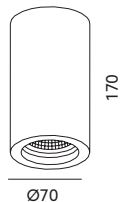

- oprawa nasufitowa - nieruchoma,
- materiał: gips i metal,
- kolor: biały, może być malowany farbami ściennymi.

- ceiling fixture - fixed,
- made of gypsum and metal,
- color: white, can be painted with mural paints.

MODEL	INDEKS	WAGA NETTO [kg]	PAKOWANIE [szt.]	KOD EAN
MODEL	INDEX	NET WEIGHT [kg]	PACKING [pcs.]	BARCODE
STOA	KRST	0,66	18	5900605098998

230V~

50Hz

MAX
35W