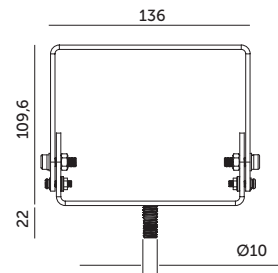

# UCHWYT DO LED ANICA 100W

/ HANDLE FOR A LED ANICA 100W

- przeznaczony do montażu sufitowego opraw LED ANICA 100W.

- intended for ceiling installation of LED ANICA 100W fixtures.

MODEL	INDEKS	KOLOR	WAGA NETTO [kg]	PAKOWANIE [szt.]	KOD EAN
MODEL	INDEX	COLOR	NET WEIGHT [kg]	PACKING [pcs.]	BARCODE
UCHWYT DO LED ANICA 100W	KFAAU100	CZARNY	0,46	20	5902201376005