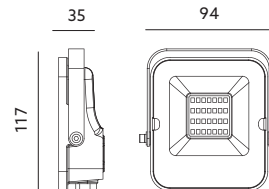

PREMIUM

NAŚWIETLACZE LED / LED FLOODLIGHTS

LED MHNC 20W

PREMIUM

- projektor oświetleniowy z mikrofalowym czujnikiem ruchu o trzech zakresach regulacji: czas działania, natężenie światła i zasięg detekcji,
- regulacja za pomocą pilota,
- czas działania: 10 sek, 30 sek, 1 min, 5 min, 8 min, 10 min,
- natężenie światła: wyłączony lub 1-10 lx, 10-30 lx, 30-70 lx, 70-150 lx,
- zasięg detekcji: max. 10 m oraz do 5 m i do 8 m,
- kąt detekcji: 120 stopni,
- kąt rozsyłu światła: 120 stopni,
- optymalna wysokość do montażu: 1,8 – 2,5 m,
- nie można wymienić lamp w oprawie.

- lighting projector with microwave motion sensor of three ranges of adjustment: working time, light intensity and detection range,
- adjustment by a remote,
- working time: 10 sec, 30 sec, 1 min, 5 min, 8 min, 10 min,
- light intensity: off or 1-10 lx, 10-30 lx, 30-70 lx, 70-150 lx,
- detection range: max. 10 m and up to 5 m and to 8 m,
- detection angle: 120 degrees,
- beam angle: 120 degrees,
- optimal installation height: 1,8 – 2,5 m,
- lamps inside are unchangeable.

MODEL	INDEKS	POBÓR MOCY [W]	BARWA ŚWIATŁA	STRUMIEŃ ŚWIETLNY [lm]	WAGA NETTO [kg]	PAKOWANIE [szt.]	KOD EAN
MODEL	INDEX	POWER [W]	LIGHT COLOR	LUMINOUS FLUX [lm]	NET WEIGHT [kg]	PACKING [pcs.]	BARCODE
LED MHNC 20W NB	KFNLC20NB2	20	NEUTRALNA BIAŁA NEUTRAL WHITE	1800	0,30	30	5902201303704
LED MHNC 20W ZB	KFNLC20ZB2	20	ZIMNOBIAŁA COOL WHITE	1800	0,30	30	5902201303711

230V~

50Hz

cosφ

≥80

Ra

-20°C

40°C